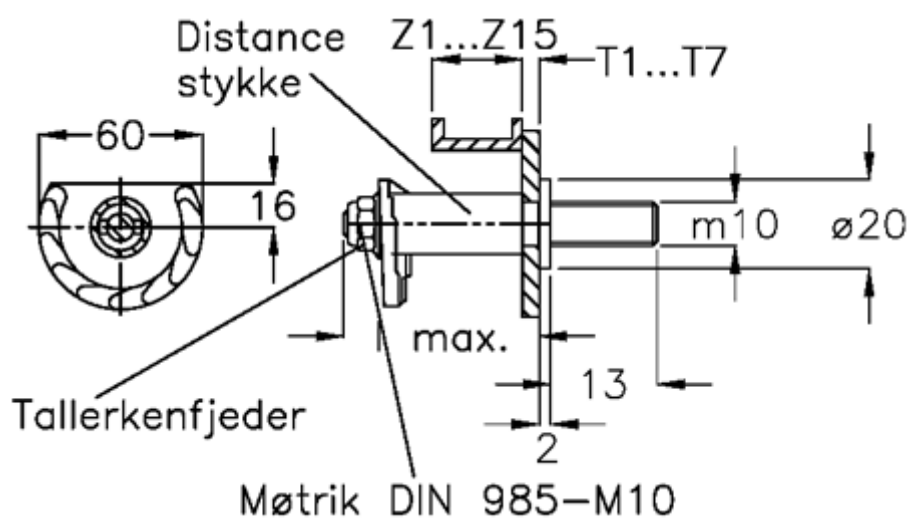

Article number: 20895615

Description: E+G Door lock  
GN 117-GB-T6-Z15

## Measures

Cam thickness = 42-51